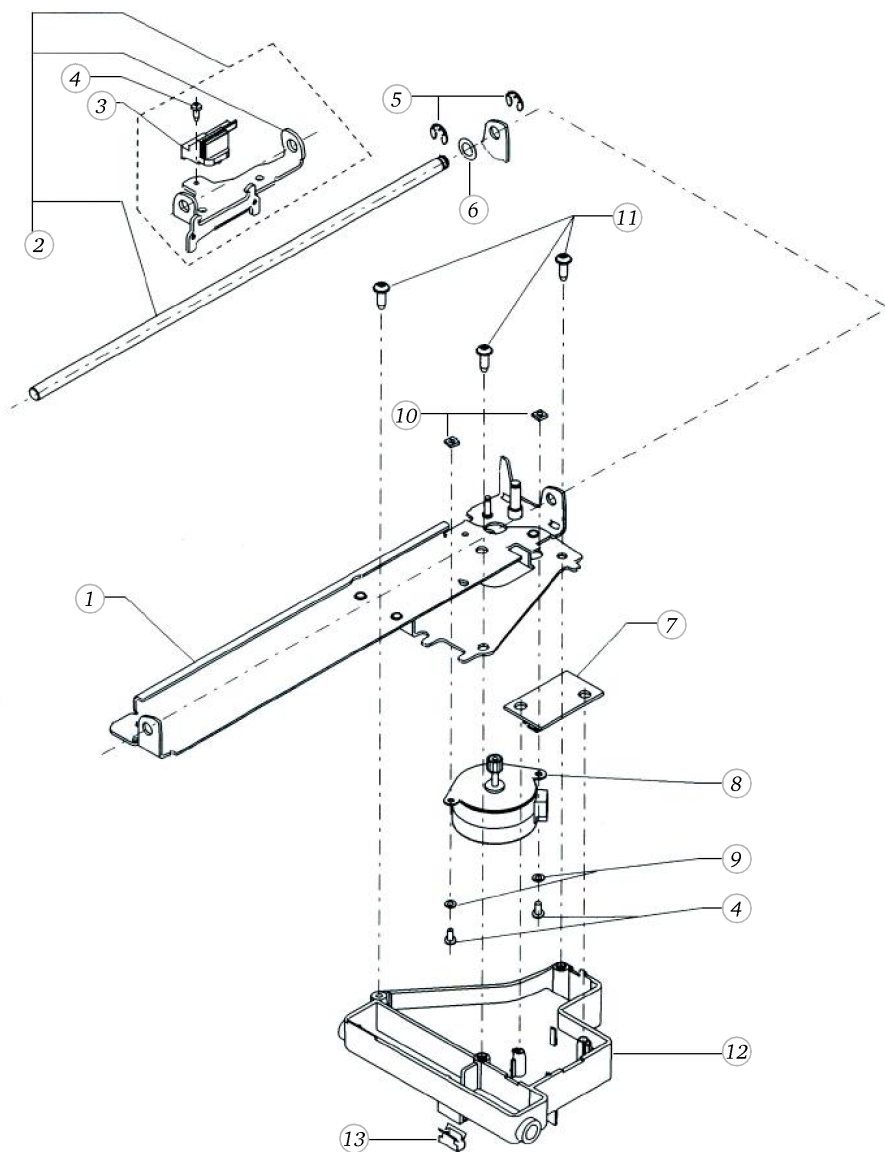

EMB artista 165/170/180

Base cover

Pos	Item number	Description
1	0044077101	GROUND COVER CPL.
2	0044077000	BOTTOM COVER LONG CPL
3	0044475000	POSITIONING LEVER
4	0307045000	RATCHET
5	0044485000	PRESSURE SPRING
6	0003445000	RUBBER FOOT

EMB artista 165/170/180

Print with base metal piece

Pos	Item number	Description
1	0155057501	PRINT SRM 4MB CPL.
2	0006165002	CABLE 12-POL
3	0044655000	INSULATING FOIL
4	0078865033	Socket Pan Head Thread Forming Screws M3x6 DIN7500 - BN13916 Art-No. 2027534
5	0044207200	BASE METAL PIECE CPL.
6	0044065101	STEPPMOTOR
7	22951413++	Washer d3.2 x D6 x s0.5
8	22683623++	4 SIDED NUT
9	0300087000	GEAR-SET
10	0044295000	REVOLVING SPRING
11	23500853++	Circlips For Shafts d1 2.3 DIN6799 - BN809 Art- No.1284630
12	0300097000	GEAR-SET
13	22957013++	Washer d5.3xD12xs0.5
14	23501453++	Circlips For Shafts d1 4 DIN6799 - BN809 Art- No.1284657
15	0079035001	DRIVE BELT STD S2M / 564
16	0044247000	BELT DRIVE WHEEL CPL.
17	22683903++	4 SIDED NUT
18	0044345000	GUIDE SHAFT
19	23502053++	Circlip For Shafts d1 6 DIN6799 - BN809 Art- No.1284673
20	23229253++	SPRING WASHER
21	0155057500	PRINT SRM 2MB CPL. V4.04

EMB artista 165/170/180

Carrier support with x-carriage

Pos	Item number	Description
1	0044497000	CARRIER SUPPORT
2	0048167000	REPAIR SET Y-SHAFT
3	0044115100	DRIVER
4	0078865033	Socket Pan Head Thread Forming Screws M3x6 DIN7500 - BN13916 Art-No. 2027534
5	23501753++	Circlip For Shafts d1 5 DIN6799 - BN809 Art- No.1284665
6	23228853++	SPRING WASHER
7	0044427100	PRINT SM
8	0044065100	STEPPMOTOR
9	22951413++	Washer d3.2 x D6 x s0.5
10	22683623++	4 SIDED NUT
11	0023345043	Screw Pan Head Pt 4 x 10 WN1451 - BN20095 Art- No. 3205515
12	0044375100	X-CARRIAGE
13	0048315000	Clamp