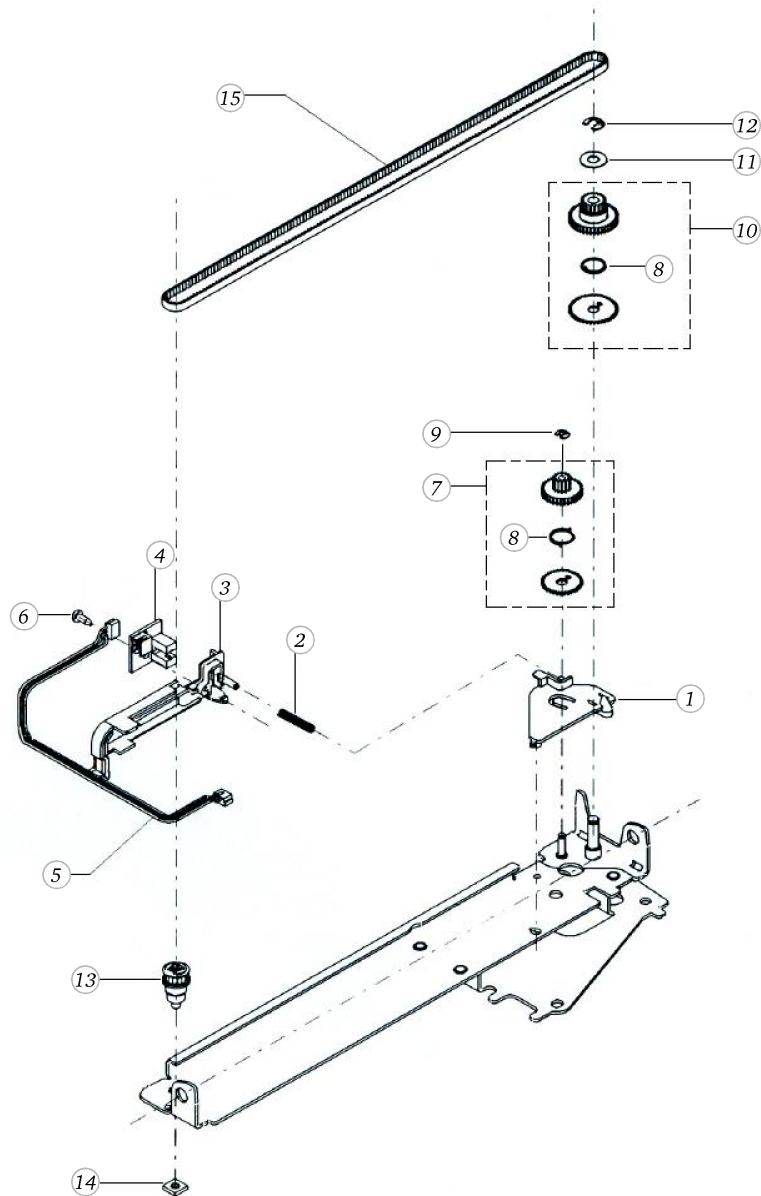

EMB artista 165/170/180

Carrier support with x-carriage

Pos	Item number	Description
1	0044497000	CARRIER SUPPORT
2	0048167000	REPAIR SET Y-SHAFT
3	0044115100	DRIVER
4	0078865033	Socket Pan Head Thread Forming Screws M3x6 DIN7500 - BN13916 Art-No. 2027534
5	23501753++	Circlip For Shafts d1 5 DIN6799 - BN809 Art- No.1284665
6	23228853++	SPRING WASHER
7	0044427100	PRINT SM
8	0044065100	STEPPMOTOR
9	22951413++	Washer d3.2 x D6 x s0.5
10	22683623++	4 SIDED NUT
11	0023345043	Screw Pan Head Pt 4 x 10 WN1451 - BN20095 Art- No. 3205515
12	0044375100	X-CARRIAGE
13	0048315000	Clamp

EMB artista 165/170/180

Belt with gear set

Pos	Item number	Description
1	0044135000	ACTIVATER
2	0044265000	PRESSURE SPRING
3	0044195000	CABLE CANAL
4	0044387200	LS-PRINTS
5	0006597022	CABLE 3-POL
6	0023345000	Screw Pan Head Pt 3 x 8 WN1452 - BN20138 Art-No. 3216015
7	0300087000	GEAR-SET
8	0044295000	REVOLVING SPRING
9	23500853++	Circlips For Shafts d1 2.3 DIN6799 - BN809 Art-No.1284630
10	0300097000	GEAR-SET
11	22957013++	Washer d5.3xD12xs0.5
12	23501453++	Circlips For Shafts d1 4 DIN6799 - BN809 Art-No.1284657
13	0044247000	BELT DRIVE WHEEL CPL.
14	22683903++	4 SIDED NUT
15	0079035001	DRIVE BELT STD S2M / 564